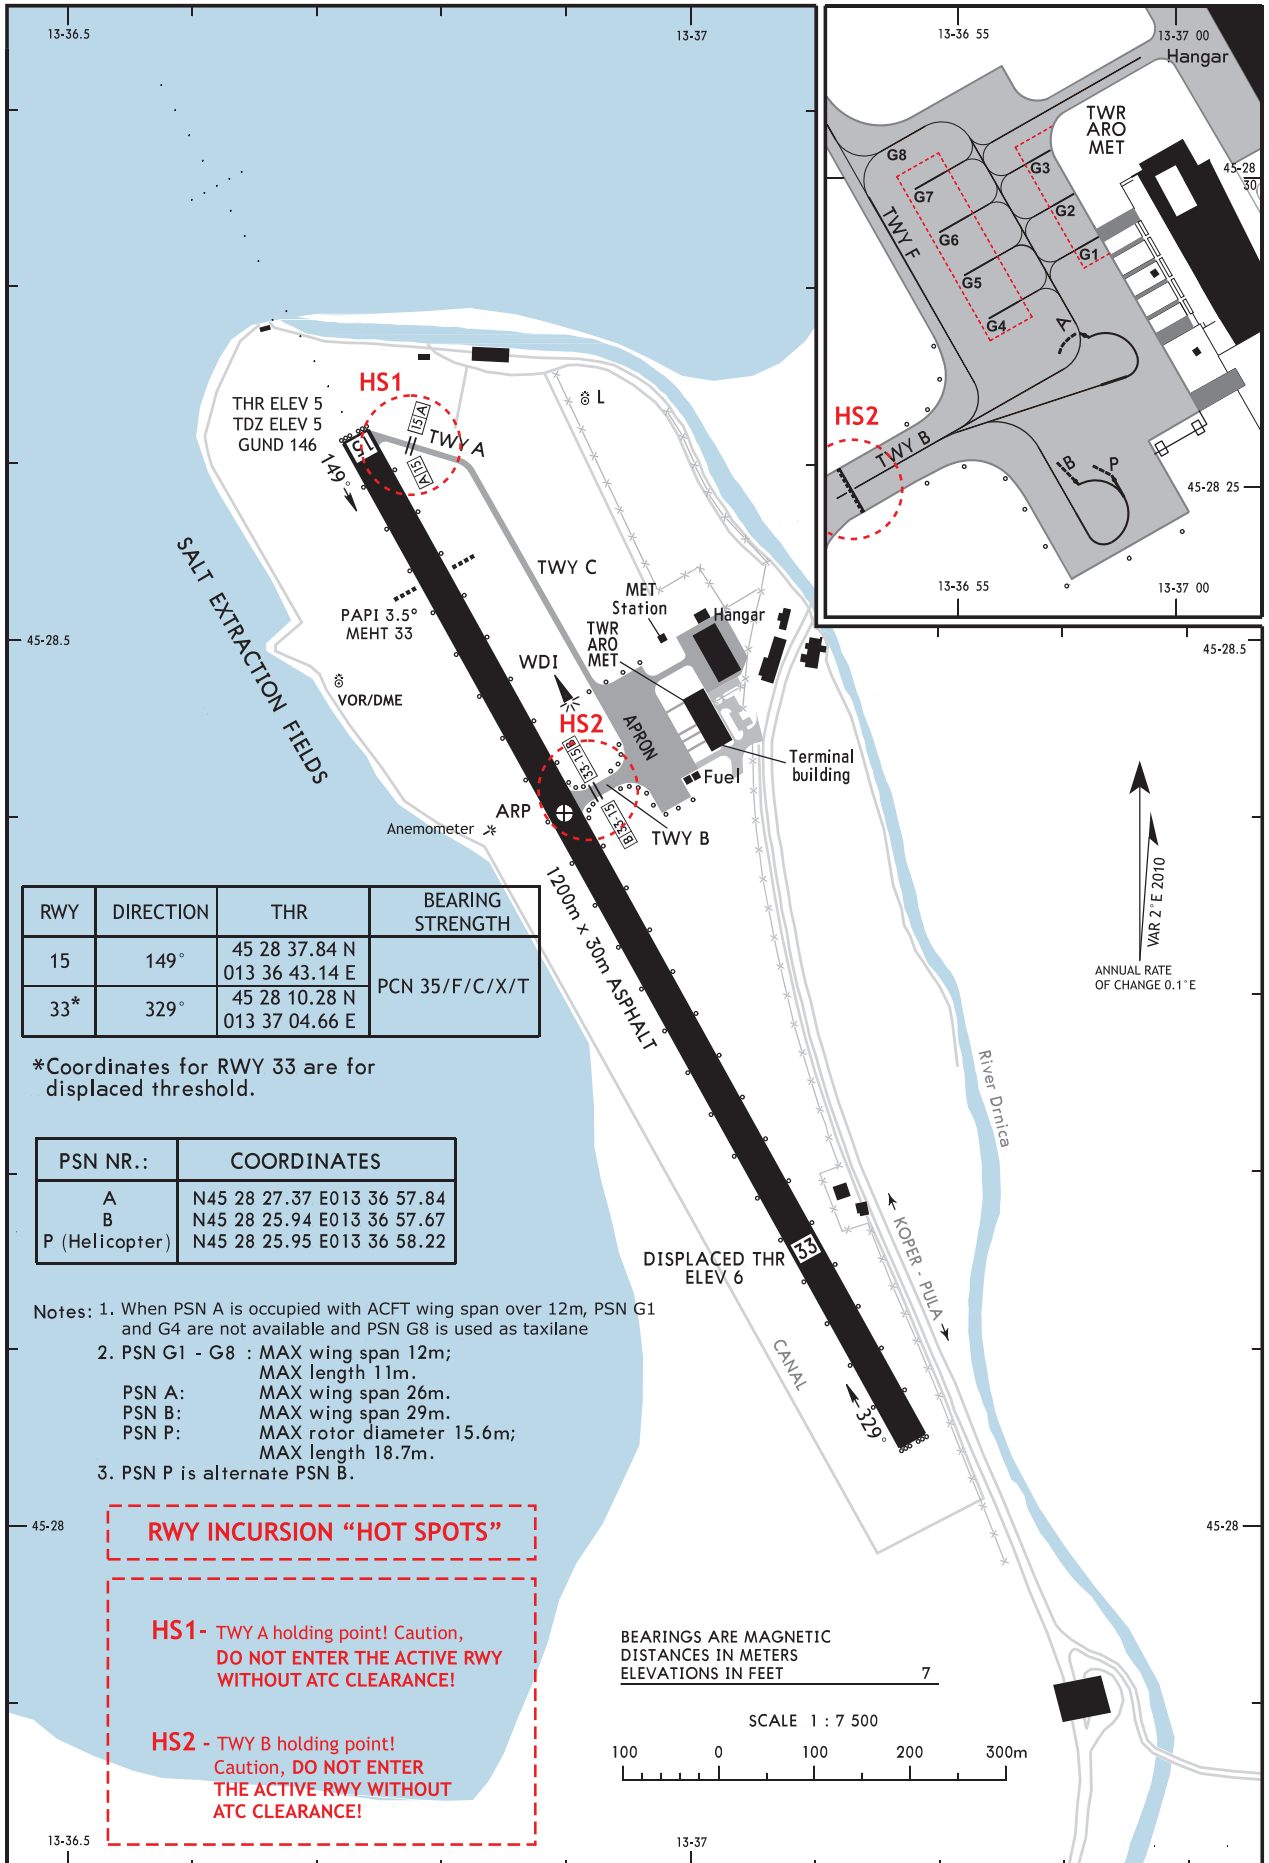

AERODROME CHART AND
PARKING CHART - ICAO

N45 28 24.05
E013 36 53.91

AD ELEV 7 ft

APP	124.875
	129.800
TOWER	124.875
	129.800

Portoroz/PORTOROZ

THIS PAGE INTENTIONALLY LEFT BLANK